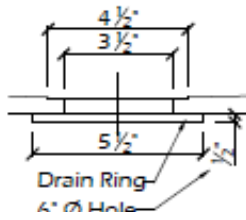

SS-3060FCCD SHOWER BASE

FULL CURB CENTER DRAIN

Section at Threshold

Plan View

Description:

Interior Dimensions: 30" x 60"

Curb Type: Full Curb

Drain: Center Drain - custom drain location available