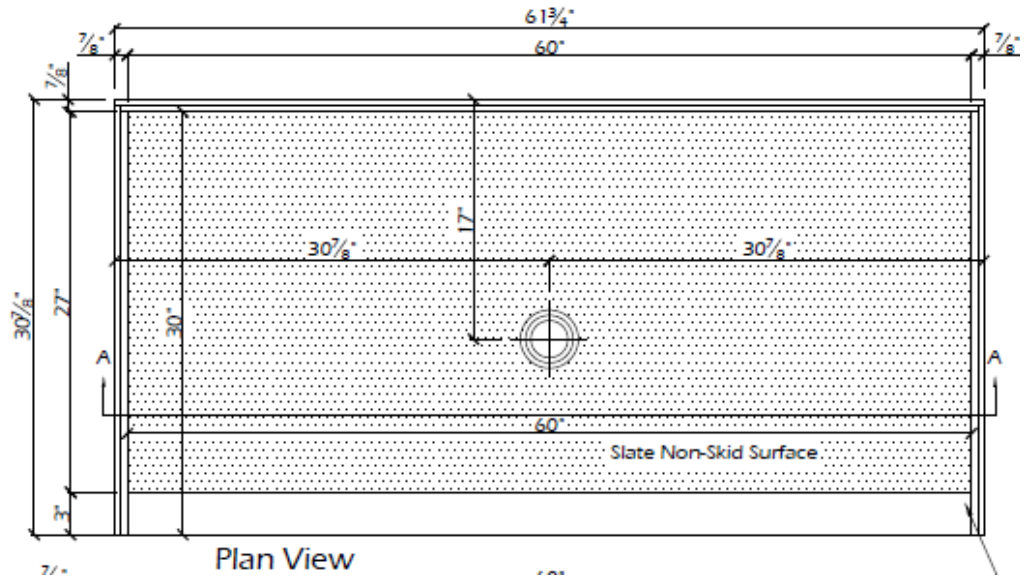

SS-3060FCCD SHOWER BASE

FULL CURB CENTER DRAIN

Section at Threshold

Plan View

Description:

Interior Dimensions: 30" x 60"

Curb Type: Full Curb

Drain: Center Drain - custom drain location available