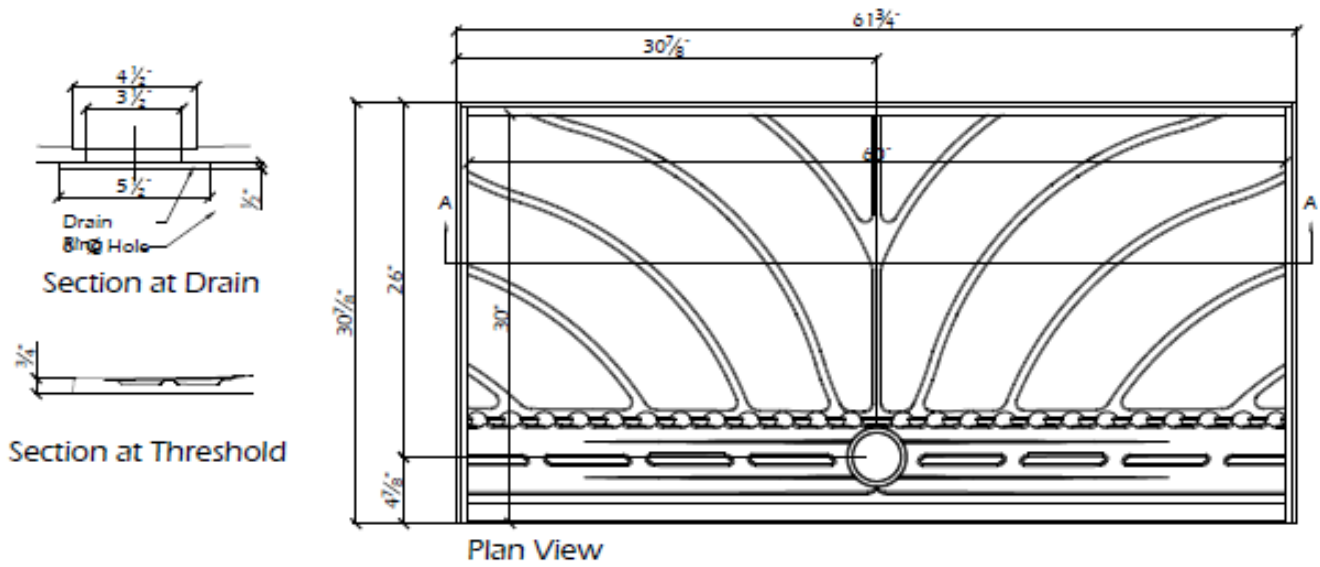

SS-3060FDTD

SHOWER BASE

LOW CURB

FRONT TRENCH DRAIN

Description:

Interior Dimensions: 30" x 60"

Curb Type: Low Curb

Drain: Front Dual Trench Drain

ADA compliant

Textured Base—available in the solid and natural collection

Sanded Base—available in all Aqua Bath colors and custom color matches

Available with Ligature-Resistant Drain Option