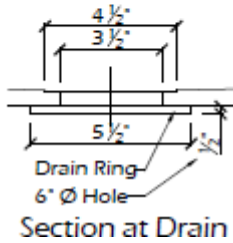

# SHOWER BASE

LOW CURB

CENTER DRAIN

## Description:

Interior Dimensions: 30" x 60"

Curb Type: Low Curb

Drain: Center Drain - custom drain location available

ADA compliant

Textured Base—available in the solid and natural collection

Sanded Base—available in all Aqua Bath colors and custom color matches