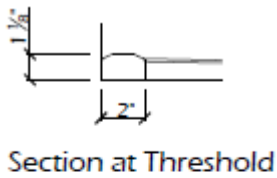

# SHOWER BASE

LOW CURB

CENTER DRAIN

## Description:

Interior Dimensions: 30" x 60"

Curb Type: Low Curb

Drain: Center Drain - custom drain location available

ADA compliant

Textured Base—available in the solid and natural collection

Sanded Base—available in all Aqua Bath colors and custom color matches