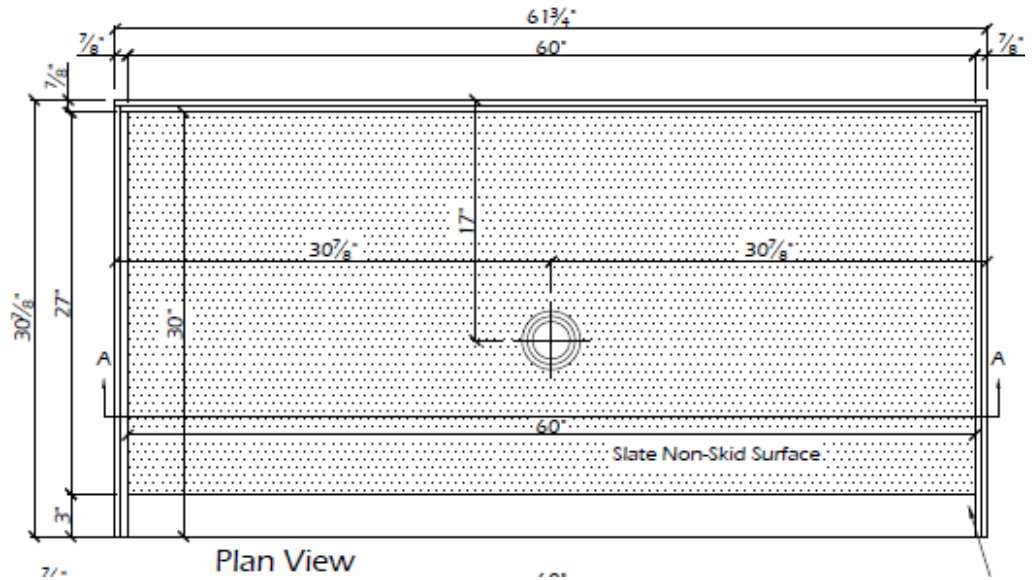

# SS-3060LCCD

# SHOWER BASE

LOW CURB

CENTER DRAIN

## Description:

Interior Dimensions: 30" x 60"

Curb Type: Low Curb

Drain: Center Drain - custom drain location available

ADA compliant

Textured Base—available in the solid and natural collection

Sanded Base—available in all Aqua Bath colors and custom color matches