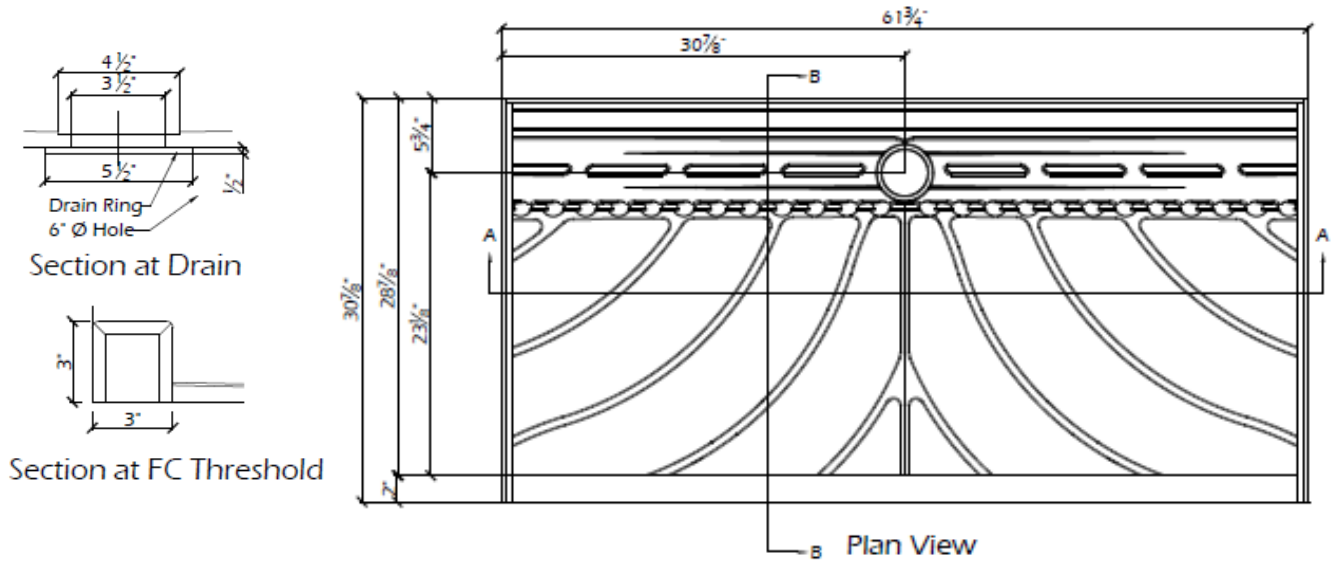

SS-3060RDTD-FC

SHOWER BASE

FULL CURB

REAR TRENCH DRAIN

Description:

Interior Dimensions: 30" x 60"

Curb Type: Full Curb

Drain: Rear Dual Trench Drain

Not ADA compliant

Textured Base—available in the solid and natural collection

Sanded Base—available in all Aqua Bath colors and custom color matches

Available with Ligature-Resistant Drain Option