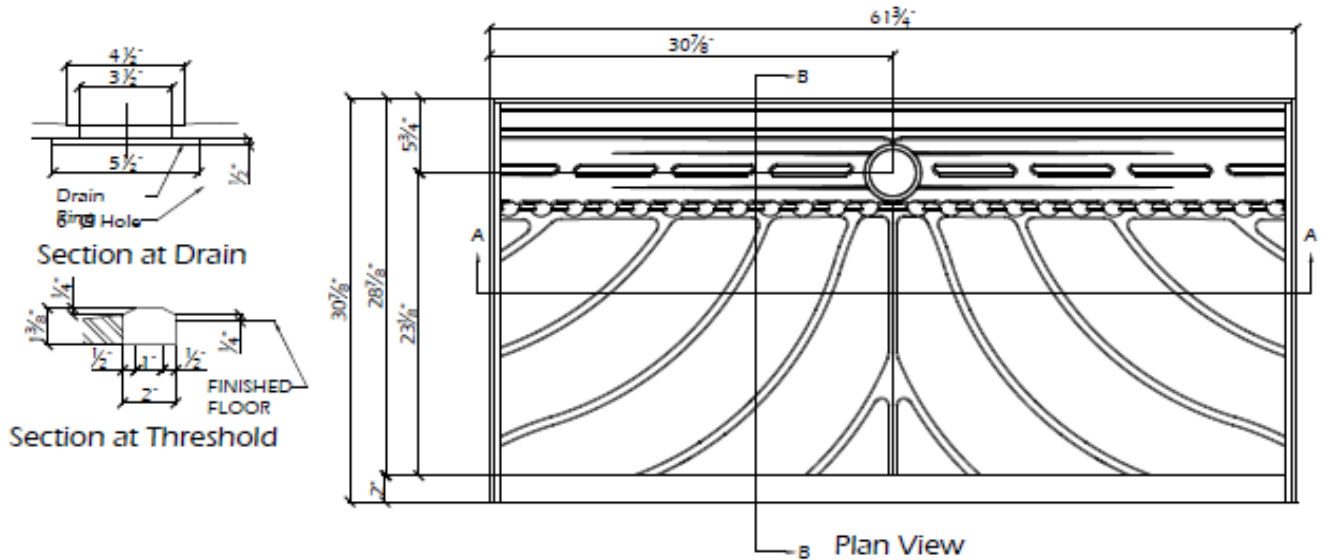

SS -3060RDTD-LC | SHOWER BASE

LOW CURB

REAR TRENCH DRAIN

Description:

Interior Dimensions: 30" x 60"

Curb Type: Low Curb

Drain: Rear Dual Trench Drain

ADA compliant

Textured Base—available in the solid and natural collection

Sanded Base—available in all Aqua Bath colors and custom color matches

Available with Ligature-Resistant Drain Option