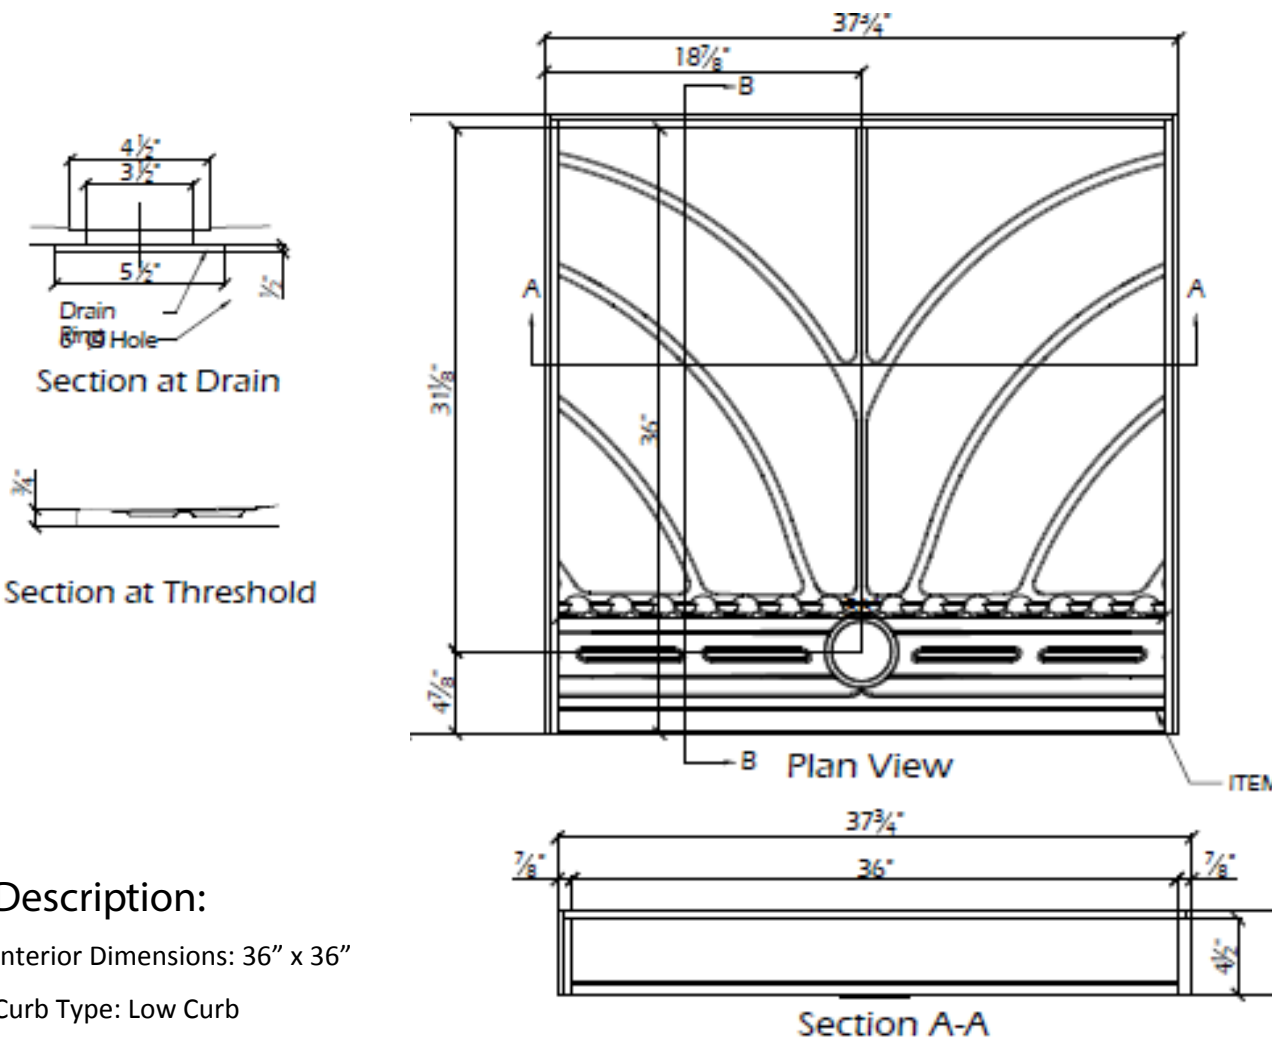

SS-3636FDTD

SHOWER BASE

LOW CURB

FRONT DUAL TRENCH DRAIN

Description:

Interior Dimensions: 36" x 36"

Curb Type: Low Curb

Drain: Front Dual Trench Drain