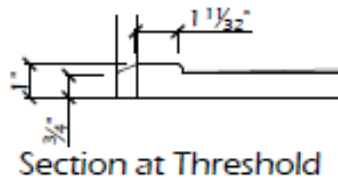

SS-3636LCCD | SHOWER BASE

LOW CURB | CENTER DRAIN

Description:

Interior Dimensions: 36" x 36"

Curb Type: Low Curb

Drain: Center Drain - custom drain location available

ADA compliant

Textured Base—available in the solid and natural collection