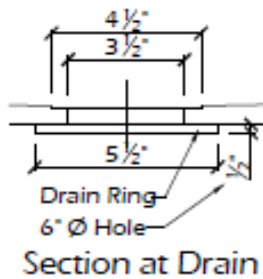

SS-3636LCCD | SHOWER BASE

LOW CURB | CENTER DRAIN

Description:

Interior Dimensions: 36" x 36"

Curb Type: Low Curb

Drain: Center Drain - custom drain location available

ADA compliant

Textured Base—available in the solid and natural collection