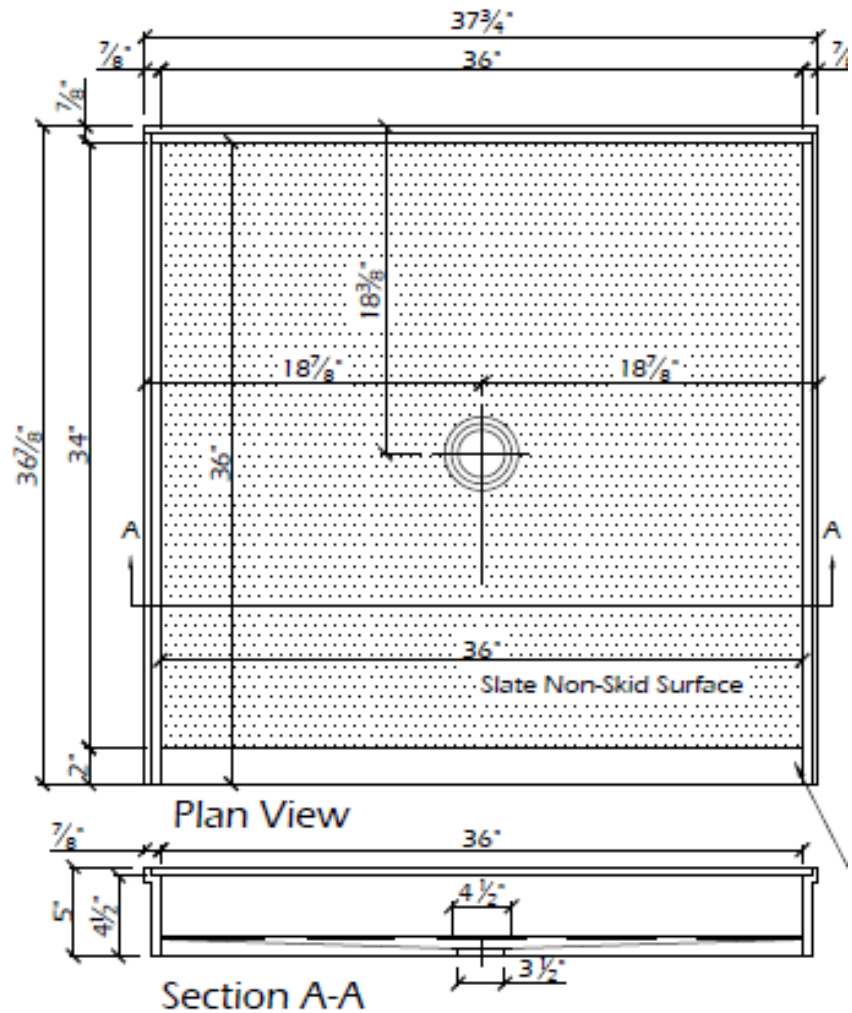

SS-3636LCCD | SHOWER BASE

LOW CURB | CENTER DRAIN

Description:

Interior Dimensions: 36" x 36"

Curb Type: Low Curb

Drain: Center Drain - custom drain location available

ADA compliant

Textured Base—available in the solid and natural collection

Sanded Base—available in all Aqua Bath colors and custom color matches

**View "Shower Base Options" document for additional design capabilities