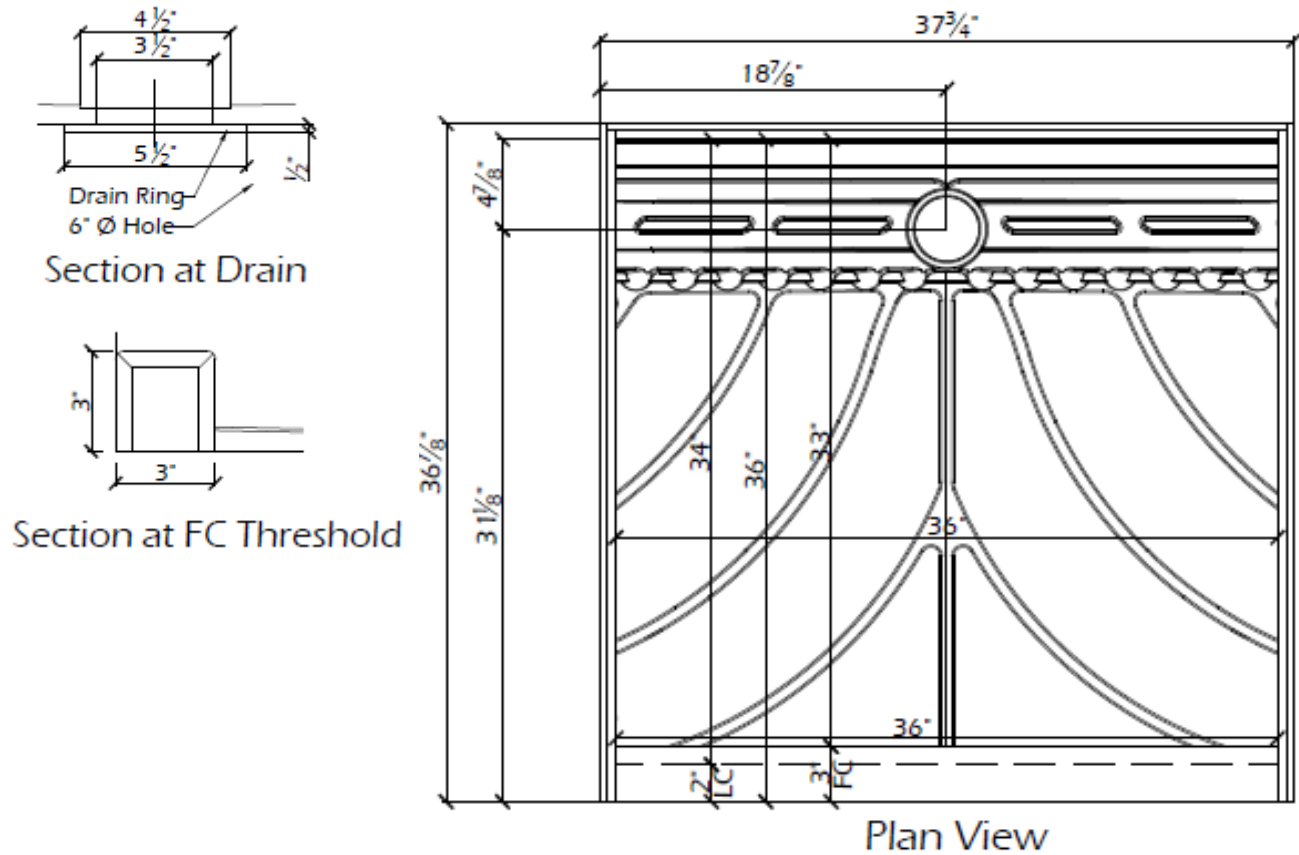

# SHOWER BASE

FULL CURB

REAR TRENCH DRAIN

## Description:

Interior Dimensions: 36" x 36"

Curb Type: Full Curb

Drain: Rear Dual Trench Drain

Not ADA compliant

Textured Base—available in the solid and natural collection

Sanded Base—available in all Aqua Bath colors and custom color matches