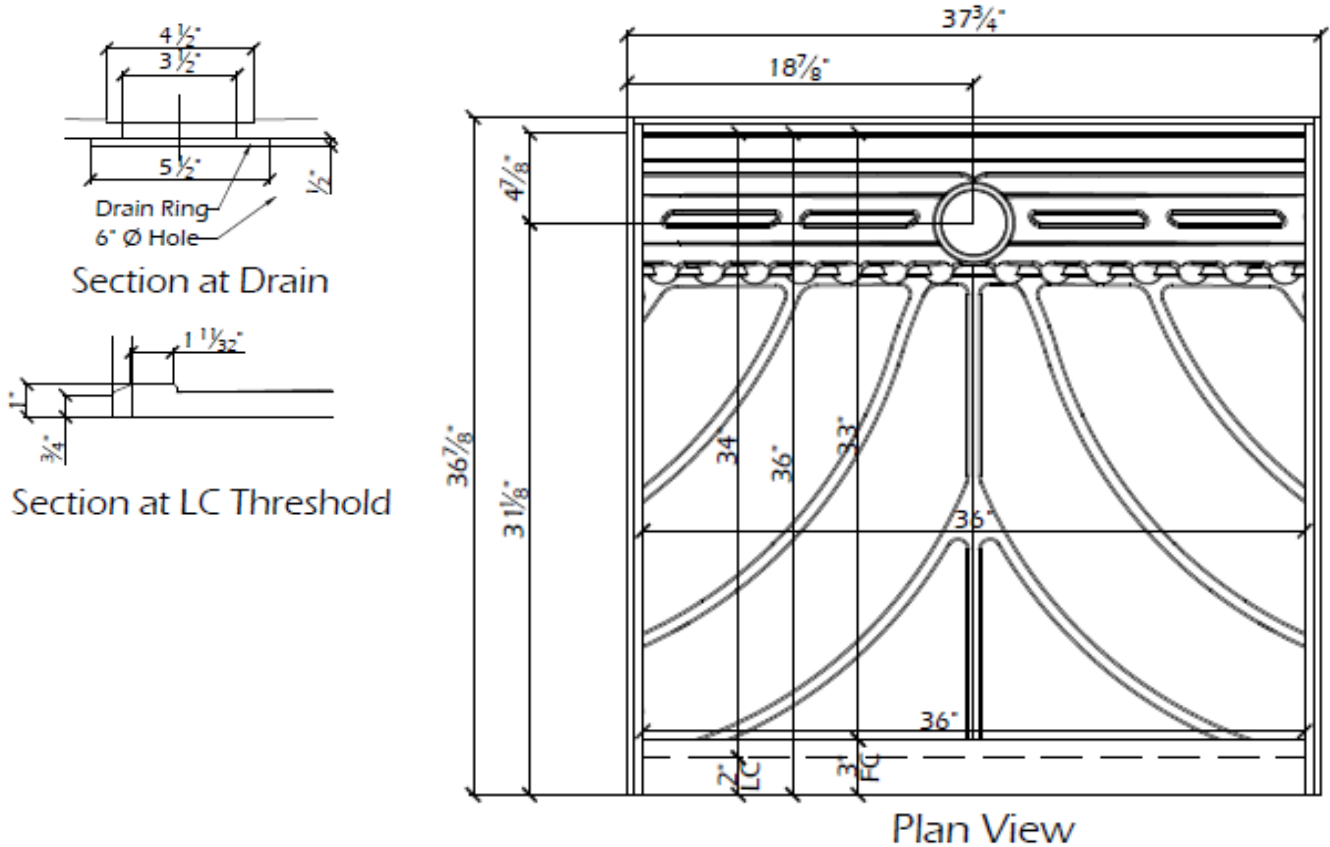

# SS -3636RDTD-LC

# SHOWER BASE

LOW CURB

REAR DUAL TRENCH DRAIN

## Description:

Interior Dimensions: 36" x 36"

Curb Type: Low Curb

Drain: Rear Dual Trench Drain

ADA compliant

Textured Base—available in the solid and natural collection

Sanded Base—available in all Aqua Bath colors and custom color matches