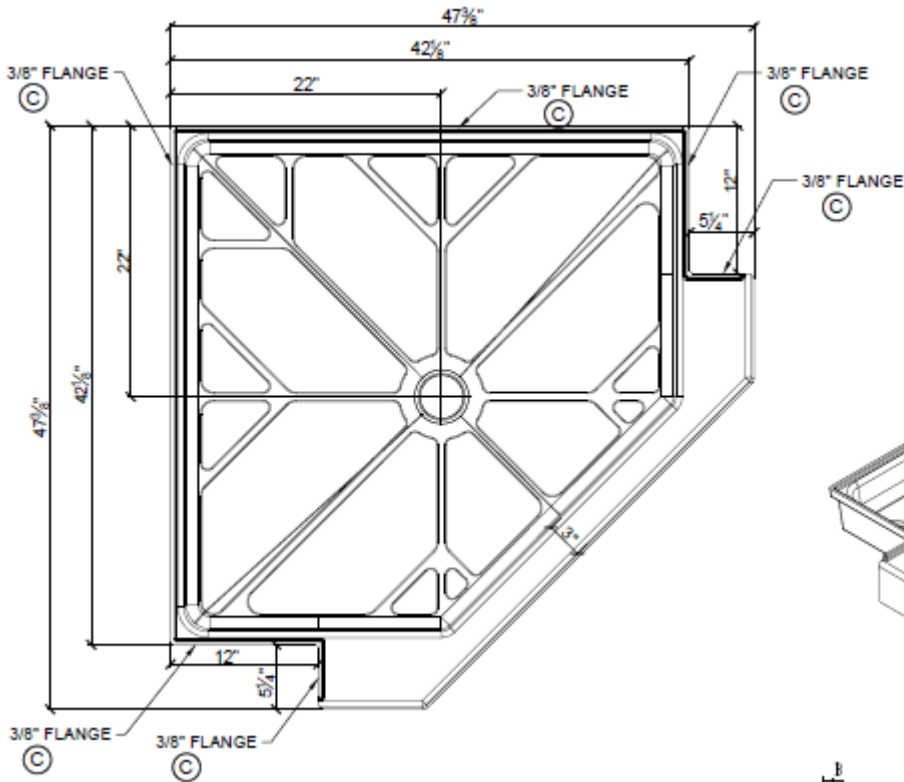

SS-4242NEO | SHOWER BASE

FULL CURB

CENTER DRAIN

PRODUCTION NOTE:
1. FLANGE TO MEASURED @
MULTIPLE POINTS TO ENSURE
TOLERANCE COMPLIANCE

PRODUCTION NOTE:
Ⓢ = CRITICAL TOLERANCE +/- 0.050"

T₁

Description:

Interior Dimensions: 36" x 36"

Curb Type: Full Curb

Drain: Center Drain

Not ADA compliant

Textured Base—available in the solid and natural collection

****Not available in other colors**